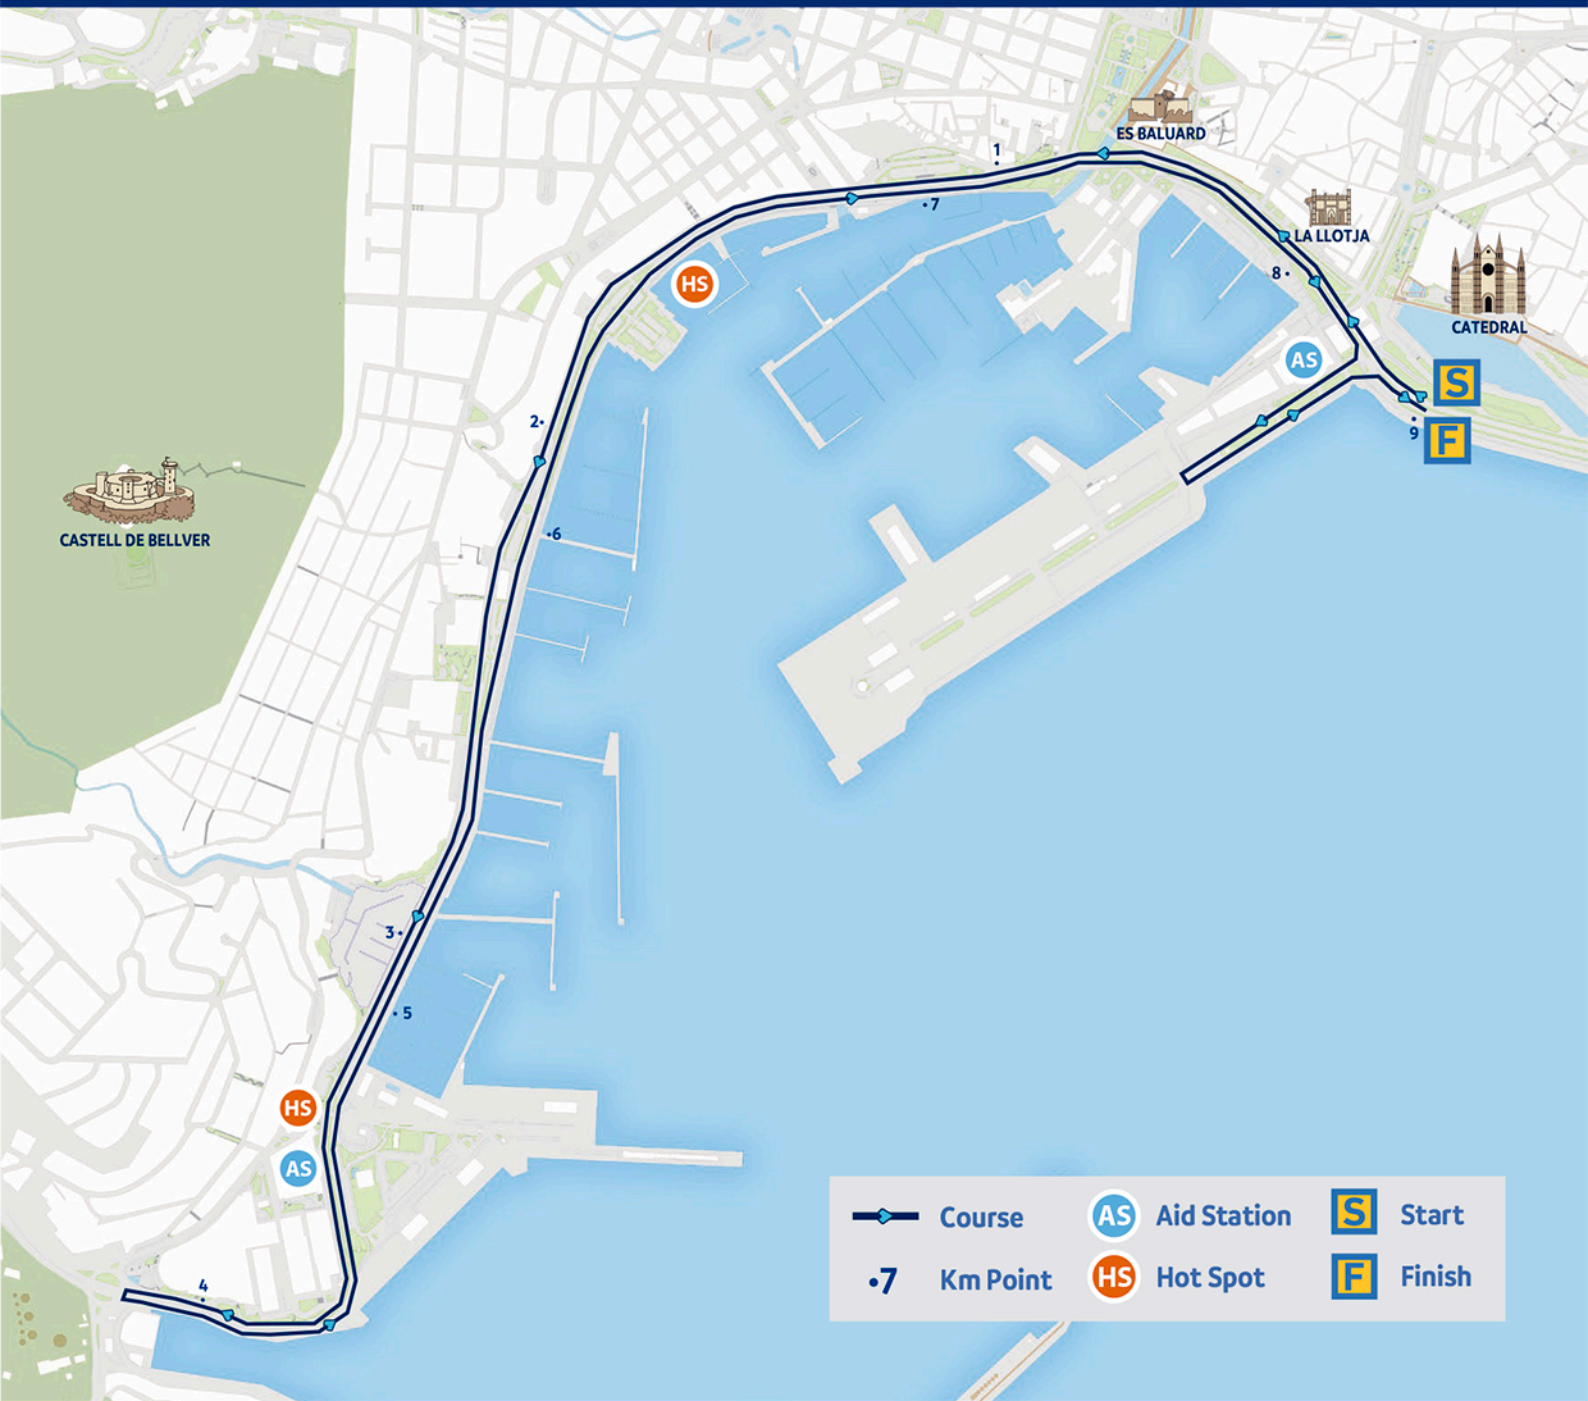

20
2015 - 2024

Palma Marathon

MALLORCA

9 Km

Course	Aid Station	Start
Km Point	Hot Spot	Finish